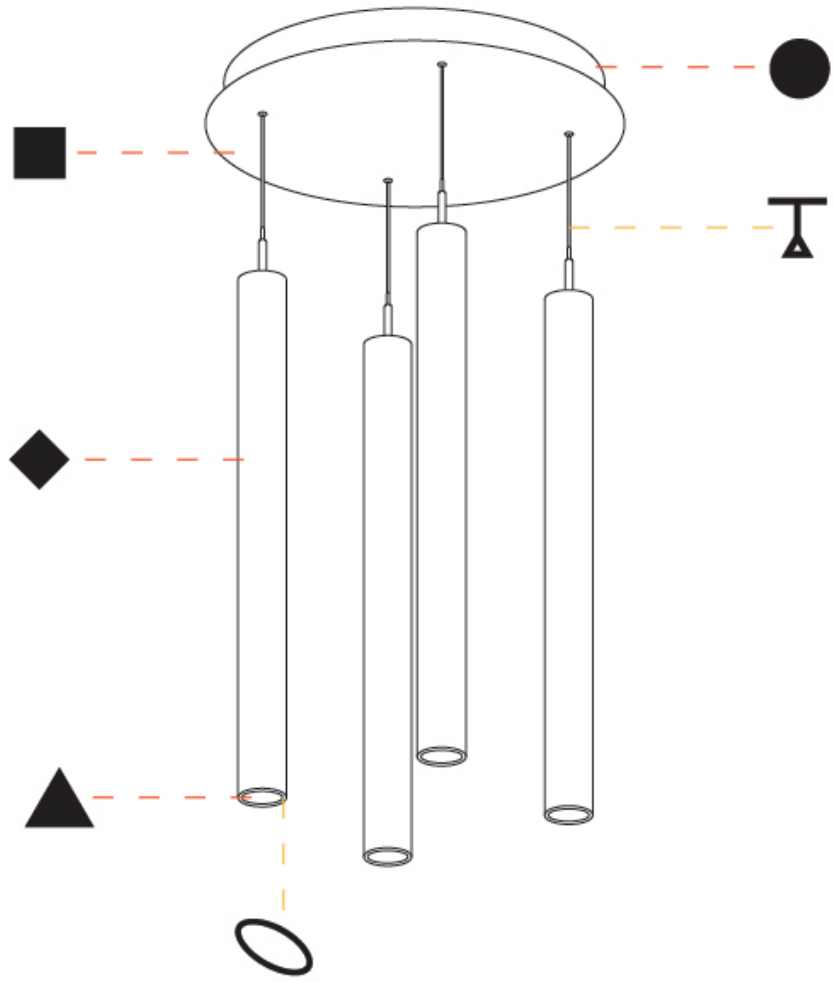

G-MINI ROUND HANGOVER SUSPENSION

A300634-

PROJECT
TYPE
SPECIFIER
QUANTITY
DATE